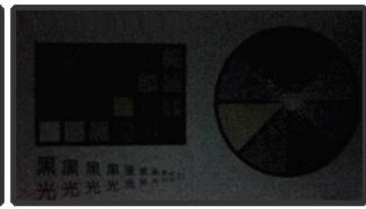

General Camera