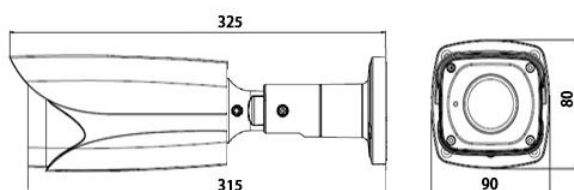

2MP H.265 Super Starlight Day & night Color Waterproof IP Camera

Key Features

- H.265 video compression
- MS313E+Sony IMX307 CMOS Sensor
- High resolution up to 2MP (1920*1080@25fps)
- Full color With Day/night
- Dual-stream encoding ONVIF supports
- Real time monitoring and intercom function
- Support the platform for mobile phones or computer monitors
- 4 mm fixed lens
- 12V DC, Outdoor IP66 weather rating

Dimension(unit : mm)

Technical parameters

Name	2MP Starlight IP Camera (SVN-WJ30SL200)
VIDEO	
DSP & Sensor	MS313E+Sony IMX307
Effective Pixels	1920(H)*1080(V)
Video standards	H.265 video compression
Stream	Main stream: 1920*1080, 1280*960,1280*720,704*576,640*480
	Sub stream: 640*480,352*288,176*144
Video bit	32Kbps-8Mbps adjustable
Video format	H.265 high profile
System	1/25---1/10000S
Day and night	Full color for day/night
Min illumination	0.01lux (F1.0) without IR
Audio (optional)	
Compression format	G.711A 64K bit/seconds
Audio input/output	1CH in, 1CH out/Optional
Bidirectional talk	Two-way voice intercom function
Network	
Protocols	TCP/IP, HTTP, UDP, FTP, ICMP, ARP, DHCP, NTP, DDNS, DynDNS, UPnP, RTP,
Ethernet	10/100 base-T, auto sensing, RJ-45, front LED indicator
Wireless	No
User group	3 levels, unlimited users, max 10 users simulta
Diagnostics	Auto connectivity detection, auto restart
Lens	4 mm fixed lens
General	
Power supply	12V DC
Operating temperature	-20 to 60°C
Humidity	20-80% RH non-condensing