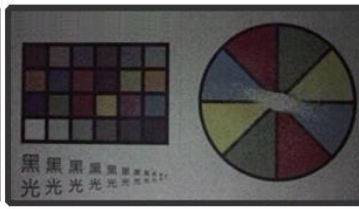

Starlight Camera