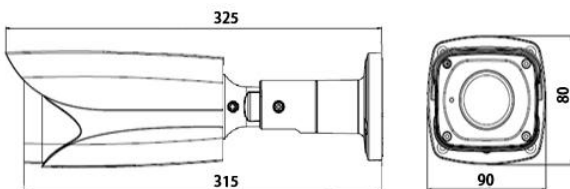

## Key Features

- Super Starlight Sony IMX307+NVP2441H
- 25fps/30fps@1920\*1080HD video output
- AHD/TVI/CVI video output
- BNC interface, Support Over 500m via 75-3 coaxial cable;
- High efficiency, long-distance, real-time transmission
- 3.6/4/6mm Pixels Lens, Full Color Night Vision
- 3-axis adjustment Bracket
- Water-proof IP66

## Dimension(unit : mm)

## Technical parameters

<b>Model</b>	SV60-W30S20AL
<b>VIDEO</b>	
Imaging Device	Sony IMX307+NVP2441H
Effective Pixels	1920(H)*1080(V)
Horizontal Resolution	1080P
Video Frame Rate	PAL:25FPS ; NTSC:30FPS
Sync System	Internal Synchronization
Min.Illumination	Color 0.01Lux@F1.2
S/N(Y signal)	50dB
Video Output	BNC: AHD/TVI/CVI video output
Transmission distance	Up to 500 meters loss less transmission with 75-3 coax
Day&Night	Full color for day/night
Backlight Compensation	Auto
White Balance	Auto
Electronic Shutter	AUTO/ 1/50(1/60)-1/100,000sec
<b>Lens</b>	
Focal Length	3.6/4/6mm Pixels Lens
<b>ELECTRICAL</b>	
Input Voltage	DC 12V10%
Power Consumption	DC12V/100Ma
<b>Other</b>	
Operation Tem.	-10C~ +50C RH95% MAX
Storage Tem.	-20C~+60C RH95% MAX
weight	0.8KG
Dimensions	325(L)x90(W) x 80(H)mm