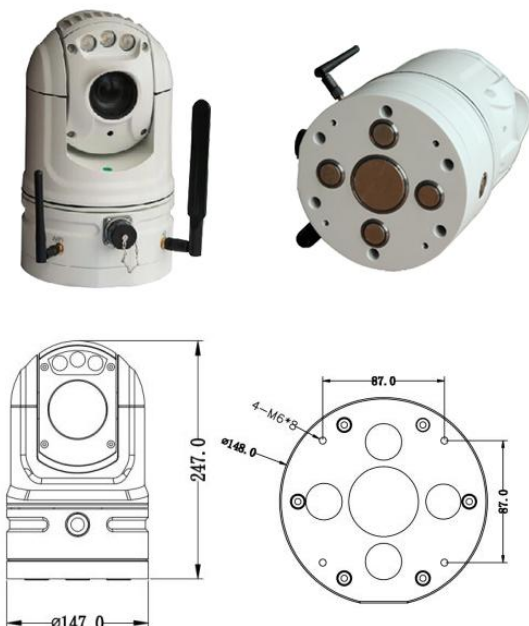

Dimensional drawing:

Model:SVN-20HBP971GW	
WiFi	
protocol standards	IEEE 802.11b /IEEE 802.11g/IEEE 802.11n
antenna	3dBi omni -directional antenna
rate	150Mbps
frequency	2.4GHz
WiFi hot spot	support
bandwidth	20/40MHz optional
security	64/128BIT WEP encryption; WPA-PSK/WPA2-PSK, WPA-PSK, WPA2-PSK
4G	
Band	LTE-TDD/LTE-FDD/TD-SCDMA/EVDO/EDEG/GPRS/GSM/CDMA
Battery(lithium battery)	
Battery capacity	11.1V 8000mAH
Endurance time	8 hour(Infrared light is off)
Camera	
Image Sensor	1/2.8 " progressive scan SONY CMOS,
Lens	4.7~94mm, 20x optical zoom
Focus mode	Auto
Iris	Auto/Manual; F1.4 ~ F3.5
Shutter	Auto/Manual; shutter time: 1/3 s ~ 1/30, 000 s
Min.Illumination	Color: 0.05lux @(F1.4) B/W: 0.01lux @(F1.4)
Day/Night	IR-cut filter with auto switch (ICR)
Video	
Max. Resolution	1920 (H) x1080(V)
Video Compression	H.264 main Profile/MJPEG
Frame Rate	1080P (1920*1080) 30 fps; 720P (1280*720) 30 fps; D1 (720*576) 25 fps
Network	
Protocols	IPv4/IPv6; HTTP; Qos; FTP; SMTP; UPnP; SNMP; DNS; DDNS; NTP; RTSP; RTP; TCP; UDP; ICMP; DHCP; PPPoE; onvif
Compatible Integration	ONVIF, SONY VISCA
Pan&Tilt	
Pan Range	360°endless
Pan Speed	0.05°~80°
Tilt Range	-30°~40° (-20°~90°)
Tilt Speed	0.05°~60°
Number of Preset	255
Patrol	6 patrols, up to 18 presets per patrol
Pattern	4, with the total recording time not less than 10 minutes
Power loss recovery	Support
Infrared	
IR Distance	30m
IR Angle	Adjustable by zoom
General	
Power Supply	DC 12-24V
Power consumption	20 W
Work.Environment	-20 °C~65°