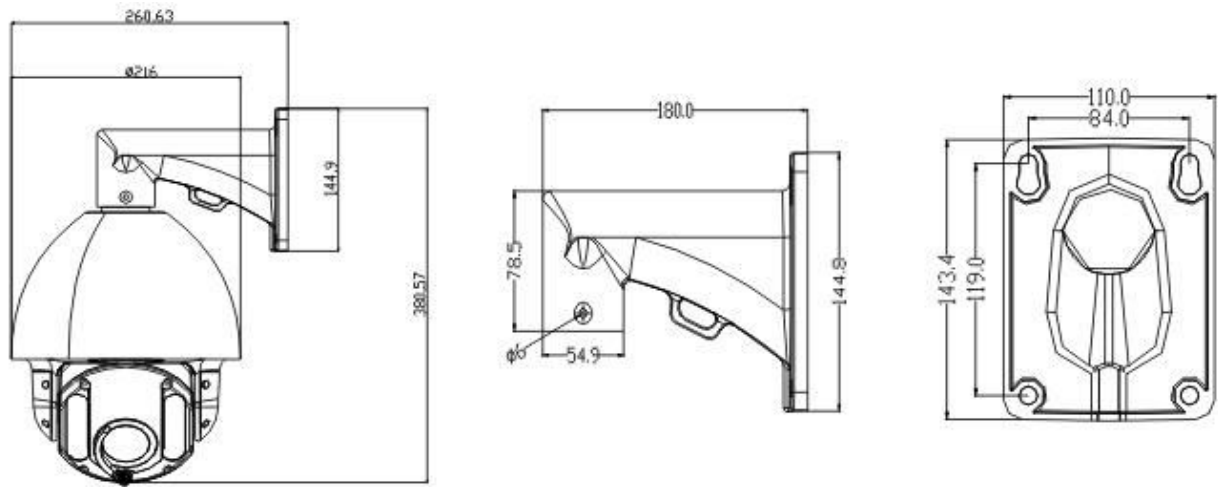

Communication Interface	
Network Interface	1 RJ45 10M/100M Adaptive Ethernet port
ALARM	1 Input/1 Output(Optional)
General	
Operating Temp.	-10°C ~+55°C
Humidity	0~90% RH(Non-condensing)
Protection grade	IP66,All-aluminum enclosure , 3000V lightning protection, surge protection
Power Consumption	15W
Package Size	450 x 415 x 270mm

Dimension(unit : mm)