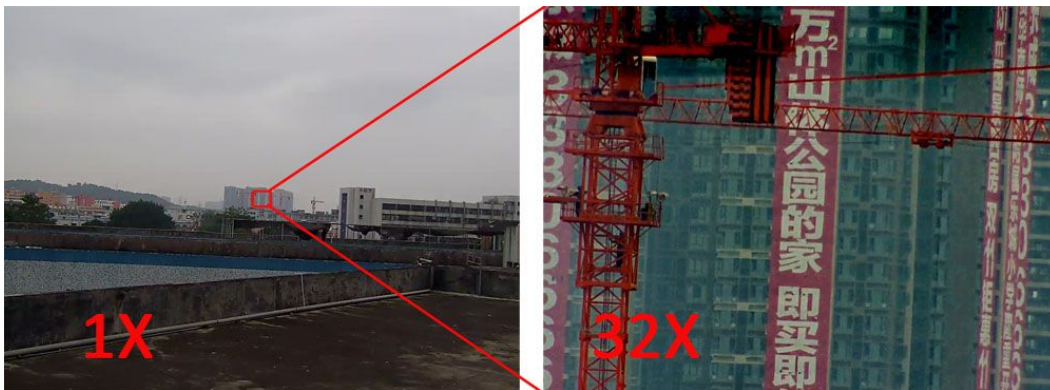

32X Optical Zoom