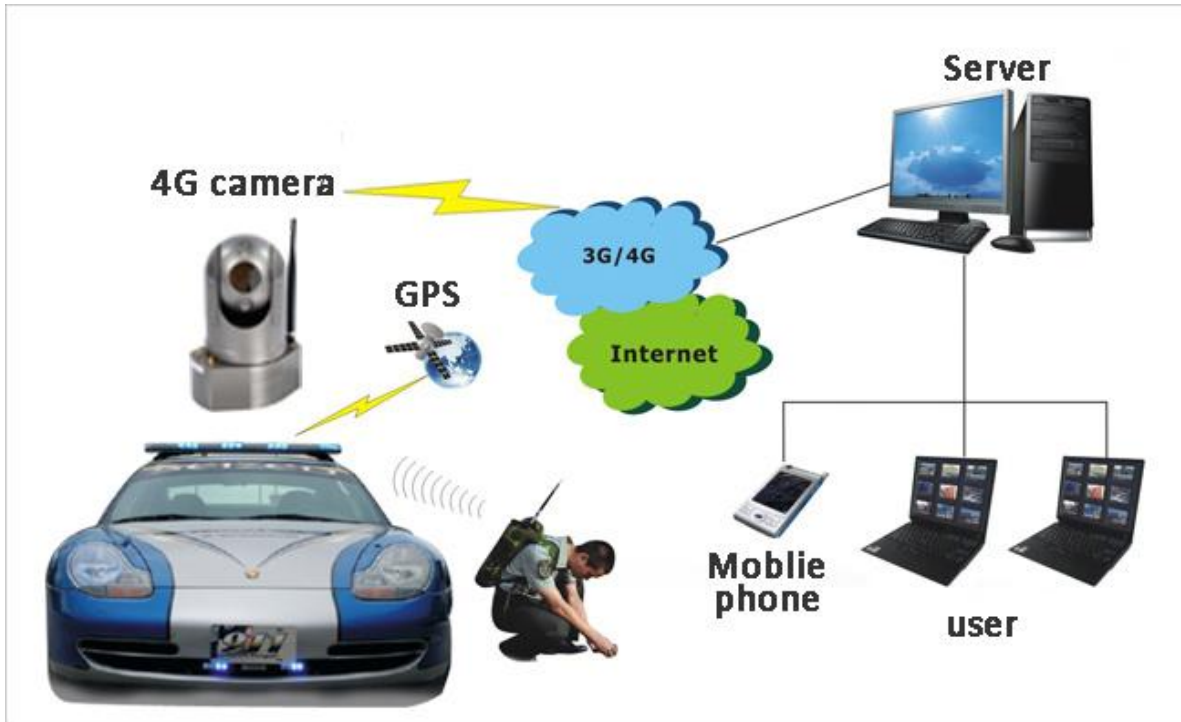

4G-GPS-HD Portable Network System

Search network equipment---V1.00.22(20161206)

English Total number of online equipment: 0 refresh Parameter configuration

Number	Device identifier	Audio ID	Terminal type	Software versior	Hardware versiq	Ip
1	0090b03e0135		IPC0000	V1.08	V1.00	192.168.0.230
2	0090b03e01e5		IPC0000	V1.10	V1.00	192.168.0.230

Ip:

Mask:

Gateway:

Server Ip:

Server Port:

Save