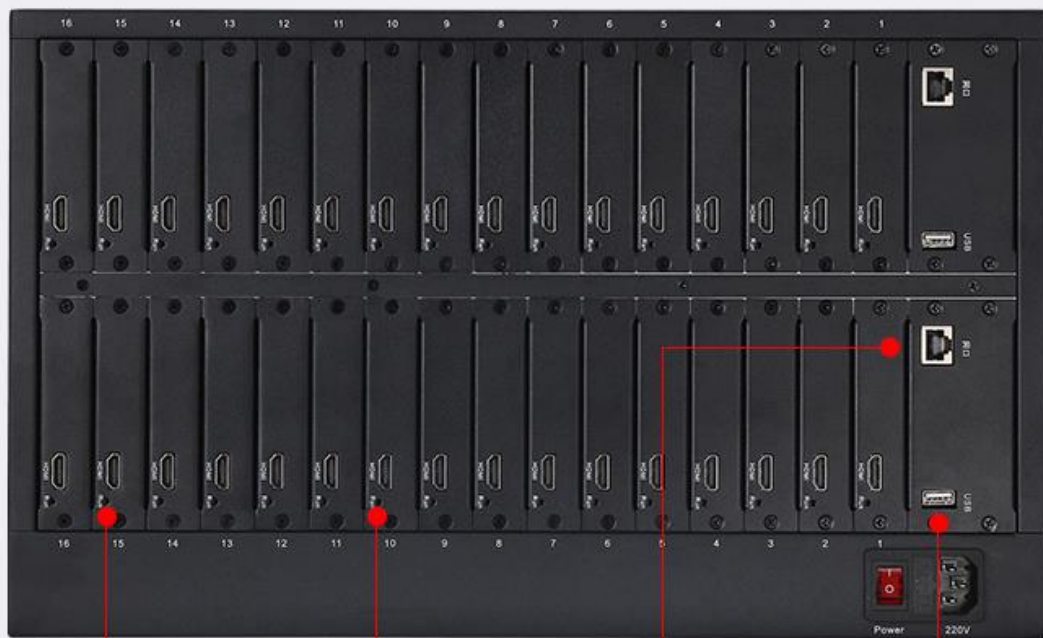

Network interface	1 RJ45 100M/1000MBPS adaptive Ethernet port
USB interface	1
Other	
Online upgrade	Network online upgrade through management platform software or upgrade tools
Displays the responsiveness	Switching from camera A to camera B shows a speed of less than 1S
Control responsiveness	1S
Power supply	220V
Power consumption	≤160W
Chassis volume	STANDARD 4U CHASSIS: 430*300*178MM
Package volume	600*415*280
Packaging gross weight	8.5KG
Operating temperature	-10°C-55°C
Operating humidity	10%-90%

Matrix video System installation topology diagram

Arbitrary stitching, screen splitting

Support multi-mode splicing, flexible window opening, wheel switching, multi-screen segmentation, etc

Full-screen stitching

Multi-picture stitching

Stitch arbitrarily

Full-screen stitching

Open windows to roam, split, stitch

Support a window roaming within 2MP free scaling, drag-and-drop zoom in, single screen support 1/4/9/16 screen free division, support free splicing

Product interface description

HDMI interface

Status lights

Network interface

USB mouse interface