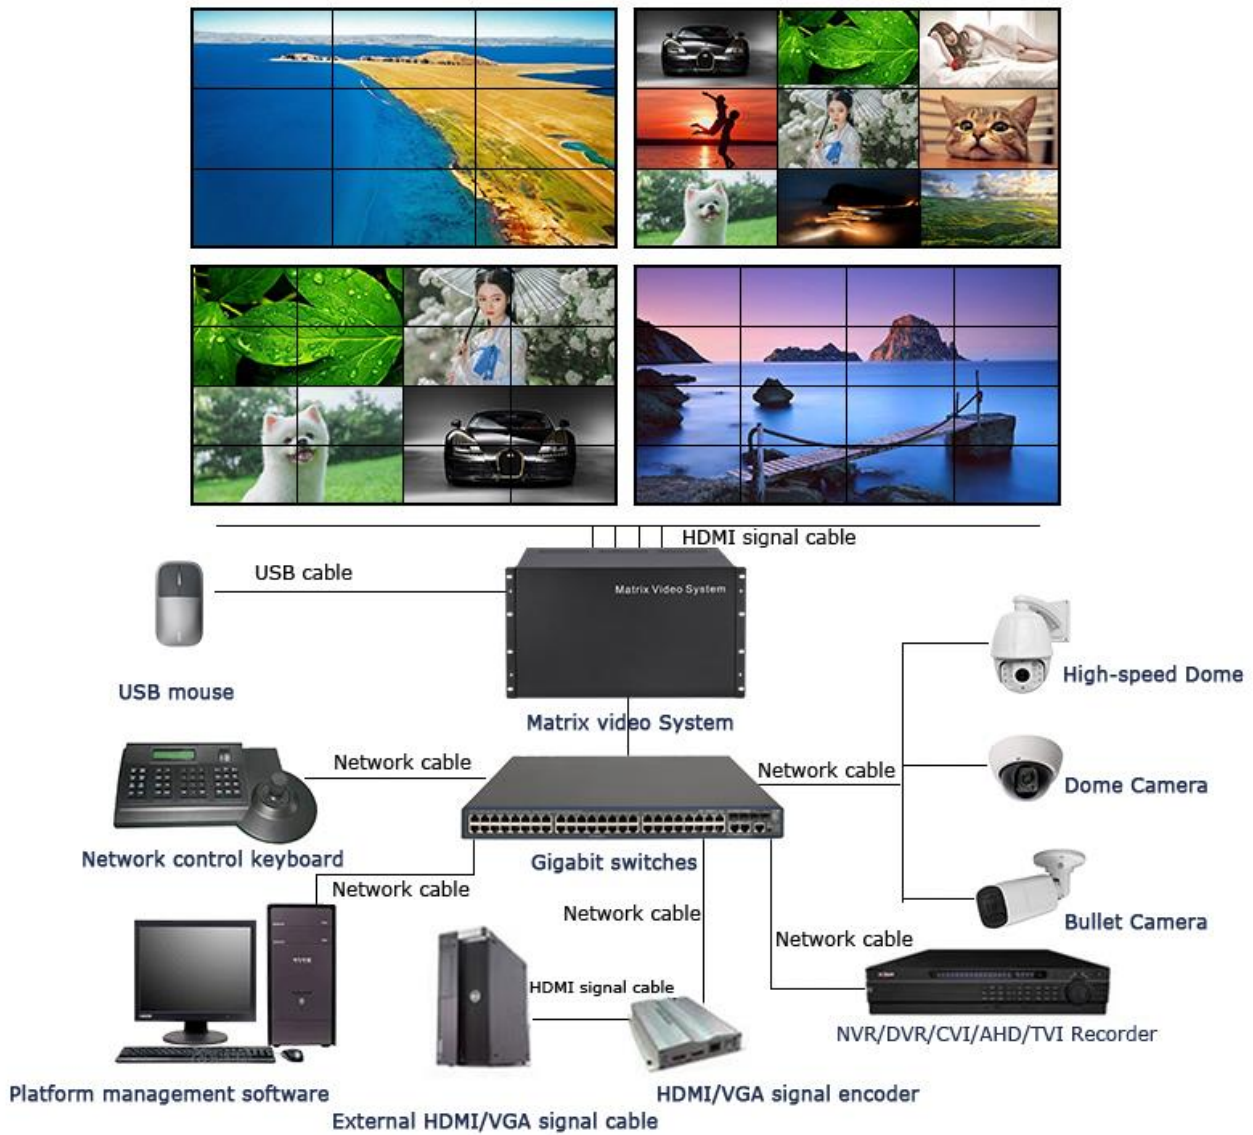

Network interface	1 RJ45 100M/1000MBPS adaptive Ethernet port
USB interface	1
Other	
Online upgrade	Network online upgrade through management platform software or upgrade tools
Displays the responsiveness	Switching from camera A to camera B shows a speed of less than 1S
Control responsiveness	1S
Power supply	220V
Power consumption	≤160W
Chassis volume	STANDARD 4U CHASSIS: 430*300*178MM
Package volume	600*415*280
Packaging gross weight	8.5KG
Operating temperature	-10°C-55°C
Operating humidity	10%-90%

Matrix video System installation topology diagram