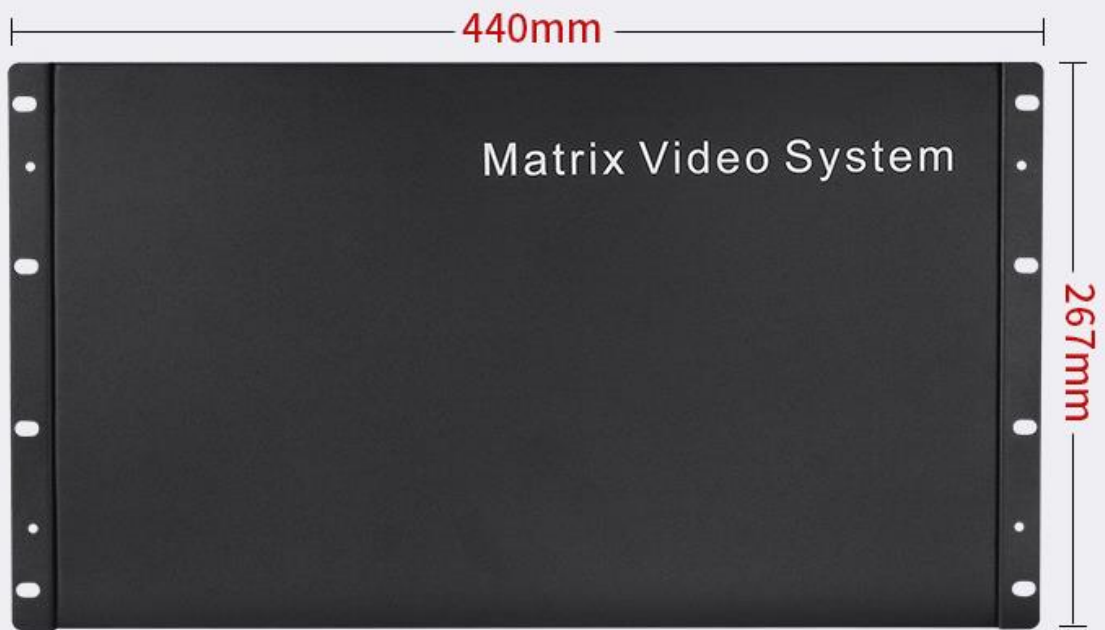

Product interface description

HDMI interface

Status lights

Network interface

USB mouse interface